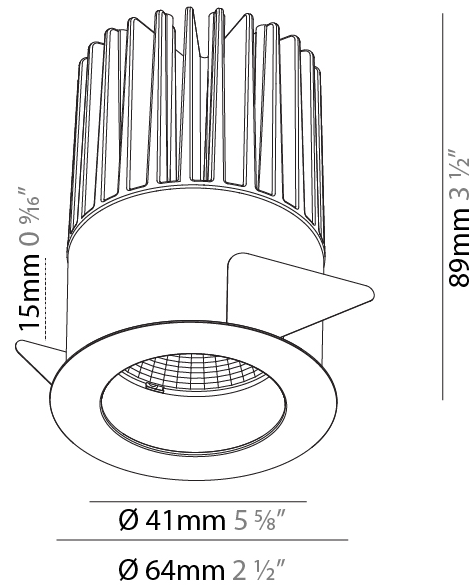

GENERAL

Series: Oiko
Subseries: Oiko Comfort
Brand: Prolicht
Division: Architectural
Mounting Type: Recessed
Mounting Location: Ceiling
Subcategory: Downlight

PHYSICAL

Shape: Round
Diameter (mm): 64
Diameter (in): 2 1/2
Height (mm): 89
Height (in): 3 1/2
Ceiling Thickness (mm): 10 / 12.5 / 15
Ceiling Thickness (in): 3/8 or 1/2 or 9/16
Min. Recessing Depth (mm): 100
Min. Recessing Depth (in): 3 15/16
Light Distribution: Downlight
Weight (kg): 0.253
Weight (lbs): 0.56
Fixture Finish: SSR / BKV / CWI / CRY / HAB / UFT / ITA / RUA / FTG / MYG / LOD / PUS / FRO / FUP / KIA / POP / BLS / SPG / MEY / GOH / GUM / CHC / COM / ABZ / JAG / OBR / MOS / ROR
Fixture Material: Aluminum Die Cast
Cut-out Measurements: D. - 60mm / 2 3/8"

ELECTRICAL

Lamp Type: LED (Zhaga Standard)
Input Wattage (W): 14.3
Total Output Wattage (W): 13
Dimming: Tri-Mode (Non-Dimming and Phase Dimming (120Vac only) and 0-10V Dimming)
Driver Included: No
Driver Location: Remote
Driver Type: Constant Current - Universal - Universal - Phase dimming @120Vac only
Driver Class: Class 2
Input Voltage (V): 120 - 277
Constant Current (MA): 350

LED

Number of LEDs: 1
Color Temperature (°K): 2700 / 3000 / 3500 / 4000
Max. Delivered Lumen (lm): 890 / 920 / 970 / 990
Nominal Lumen (lm): 1304 / 1352 / 1421 / 1450
CRI: >90 CRI
Lamp Life (hrs): 50000

OPTICAL

Reflector°: 20 / 40 / 60

RATINGS AND CERTIFICATIONS

Certified By: Certified for North American Standards
IP rating: IP20