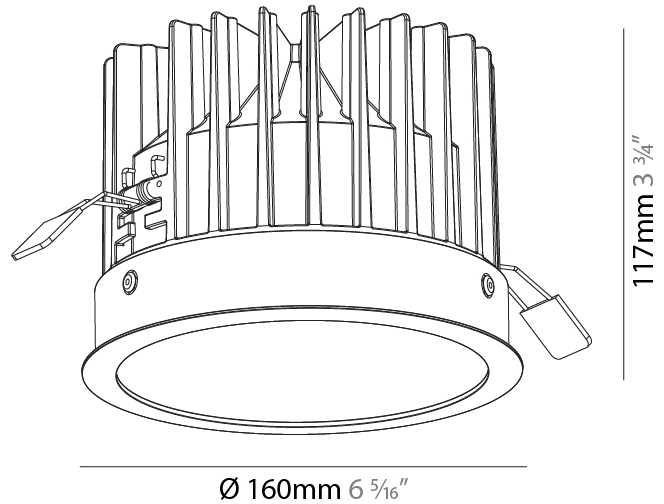

GENERAL

Series: Oiko
Subseries: Oiko Standard
Brand: Prolicht
Division: Architectural
Mounting Type: Recessed
Mounting Location: Ceiling
Subcategory: Downlight

PHYSICAL

Shape: Round
Diameter (mm): 160
Diameter (in): 6 5/16
Height (mm): 117
Height (in): 4 5/8
Ceiling Thickness (mm): 10 / 12.5 / 15
Ceiling Thickness (in): 3/8 or 1/2 or 9/16
Min. Recessing Depth (mm): 130
Min. Recessing Depth (in): 5 1/8
Light Distribution: Downlight
Weight (kg): 0.98
Weight (lbs): 2.16
Fixture Finish: SSR / BKV / CWI / CRY / HAB / UFT / ITA / RUA / FTG / MYG / LOD / PUS / FRO / FUP / KIA / POP / BLS / SPG / MEY / GOH / GUM / CHC / COM / ABZ / JAG / OBR / MOS / ROR
Fixture Material: Aluminum Die Cast
Cut-out Measurements: D. - 155mm / 6 1/8"

ELECTRICAL

Lamp Type: LED (Zhaga Standard)
Input Wattage (W): 36.4
Total Output Wattage (W): 34
Dimming: Tri-Mode (Non-Dimming and Phase Dimming (120Vac only) and 0-10V Dimming)
Driver Included: No
Driver Location: Recessed Housing
Driver Type: Constant Current - Universal
Housing: See components
Input Voltage (V): 120 - 277
Constant Current (MA): 1050

LED

Number of LEDs: 1
Color Temperature (°K): 3000 / 3500 / 4000
Max. Delivered Lumen (lm): 2940 / 3061 / 3123
CRI: >90 CRI
Efficiency (%): 81 / 80 / 75
Lamp Life (hrs): 50000

OPTICAL

Reflector°: 17 / 30 / 50

RATINGS AND CERTIFICATIONS

Certified By: Certified for North American Standards
IP rating: IP20