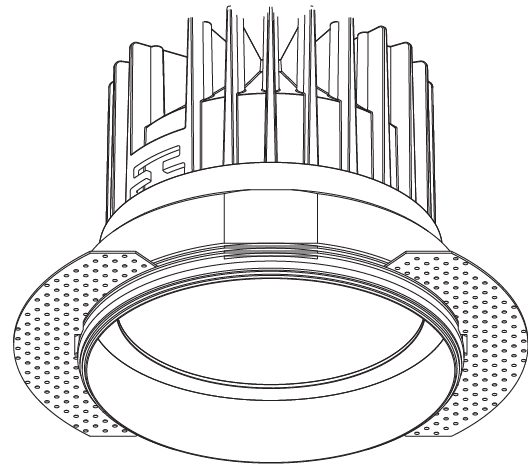

PHYSICAL

Shape: Round
Diameter (mm): 160
Diameter (in): 6 5/16
Height (mm): 146
Height (in): 5 3/4
Ceiling Thickness (mm): 10 / 12.5 / 15
Ceiling Thickness (in): 3/8 or 1/2 or 9/16
Min. Recessing Depth (mm): 160
Min. Recessing Depth (in): 6 5/16
Light Distribution: Downlight
Weight (kg): 1.282
Weight (lbs): 2.826
Fixture Finish: SSR / BKV / CWI / CRY / HAB / UFT / ITA / RUA / FTG / MYG / LOD / PUS / FRO / FUP / KIA / POP / BLS / SPG / MEY / GOH / GUM / CHC / COM / ABZ / JAG / OBR / MOS / ROR
Fixture Material: Aluminum Die Cast
Cut-out Measurements: 172mm / 6 3/4"
Upon Request: Unique Sizes Unique Ceiling Thickness

ELECTRICAL

Lamp Type: LED (Zhaga Standard)
Input Wattage (W): 37.4
Total Output Wattage (W): 33.6 / 34.1
Dimming: Tri-Mode (Non-Dimming and Phase Dimming (120Vac only) and 0-10V Dimming)
Driver Included: No
Driver Location: Recessed Housing
Driver Type: Constant Current - Universal
Driver Class: Class 2
Housing: See components
Input Voltage (V): 120 - 277
Constant Current (MA): 900

LED

Color Temperature (°K): 2700 / 3000 / 3500 / 4000
Max. Delivered Lumen (lm): 2940 / 3123
CRI: >90 CRI
Lamp Life (hrs): 50000
Upon Request: Special Color Temperature RGB-W Tunable White Special LED

OPTICAL

Reflector°: 17 / 30 / 50
Upon Request: Special Beam Angles

RATINGS AND CERTIFICATIONS

Certified By: Certified for North American Standards
IP rating: IP20

PROJECT
TYPE
SPECIFIER
QUANTITY
DATE

Ø 160mm 5 5/16"
Ø 225mm 8 7/8"